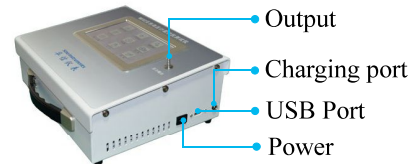

## Description

ME02 is used for simulating human body blood pressure with output signal stability and good repeatability. It provides static pressure output & measuring, automatic leaking testing, dynamic blood pressure simulating function. That is used for calibrating sphygmomanometer in metrology body, hospital, the University lab, Sphygmomanometer manufacturers and so on.

## Features

- Portable, easy to use in field
- With rechargeable battery
- Automatically pressurized and depressurized
- 7 inch touch-screen, external wireless mouse
- Adopt import pressure transducer and pressure components
- Reminding when the pressure value approaching
- Stability time set 0-60s selectable
- Voice is less than 40 decibel
- Build in adults/newborn cuff
- 18 group application, only set once time for permanent store
- **Dimensions:** 300L×250W×110H (mm)
- **Weight:** 4kg